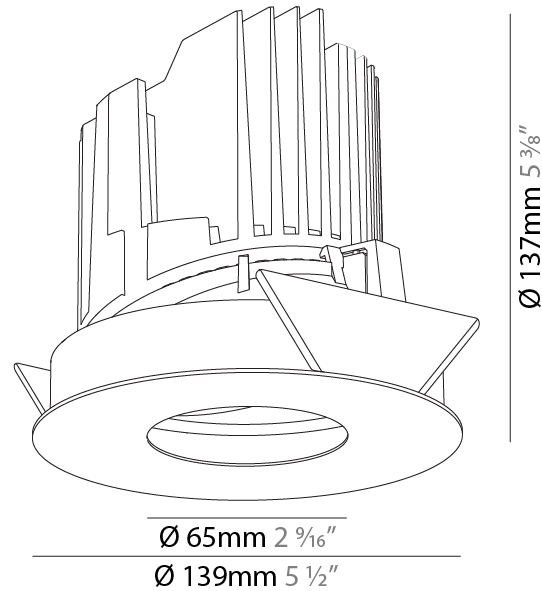

PHYSICAL

Shape: Round
Diameter (mm): 139
Diameter (in): 5 1/2
Height (mm): 126
Height (in): 4 15/16
Ceiling Thickness (mm): 10 / 12.5 / 15
Ceiling Thickness (in): 3/8 or 1/2 or 9/16
Min. Recessing Depth (mm): 140
Min. Recessing Depth (in): 5 1/2
Light Distribution: Adjustable / Downlight
Weight (kg): 0.86
Weight (lbs): 1.9
Fixture Finish: SSR / BKV / CWI / CRY / HAB / UFT / ITA / RUA / FTG / MYG / LOD / PUS / FRO / FUP / KIA / POP / BLS / SPG / MEY / GOH / GUM / CHC / COM / ABZ / JAG / OBR / MOS / ROR
Fixture Material: Aluminum Die Cast
Cut-out Measurements: 130mm / 5 1/8"

ELECTRICAL

Lamp Type: LED (Zhaga Standard)
Input Wattage (W): 13.2 / 16.5
Total Output Wattage (W): 12 / 15
Dimming: Tri-Mode (Non-Dimming and Phase Dimming (120Vac only) and 0-10V Dimming)
Driver Included: No
Driver Location: Recessed Housing
Driver Type: Constant Current - Universal
Housing: See components
Input Voltage (V): 120 - 277
Constant Current (MA): 350

LED

Number of LEDs: 1
Color Temperature (°K): 2700 / 3000 / 3500 / 4000
Max. Delivered Lumen (lm): 810 / 900 / 970 / 990
Nominal Lumen (lm): 960 / 1070 / 1156 / 1180
CRI: >90 CRI
Lamp Life (hrs): 50000

OPTICAL

Reflector°: 10
Adjustability: Rotational 355°; Tilt 30°

RATINGS AND CERTIFICATIONS

Certified By: Certified for North American Standards
IP rating: IP20

PROJECT	_____
TYPE	_____
SPECIFIER	_____
QUANTITY	_____
DATE	_____